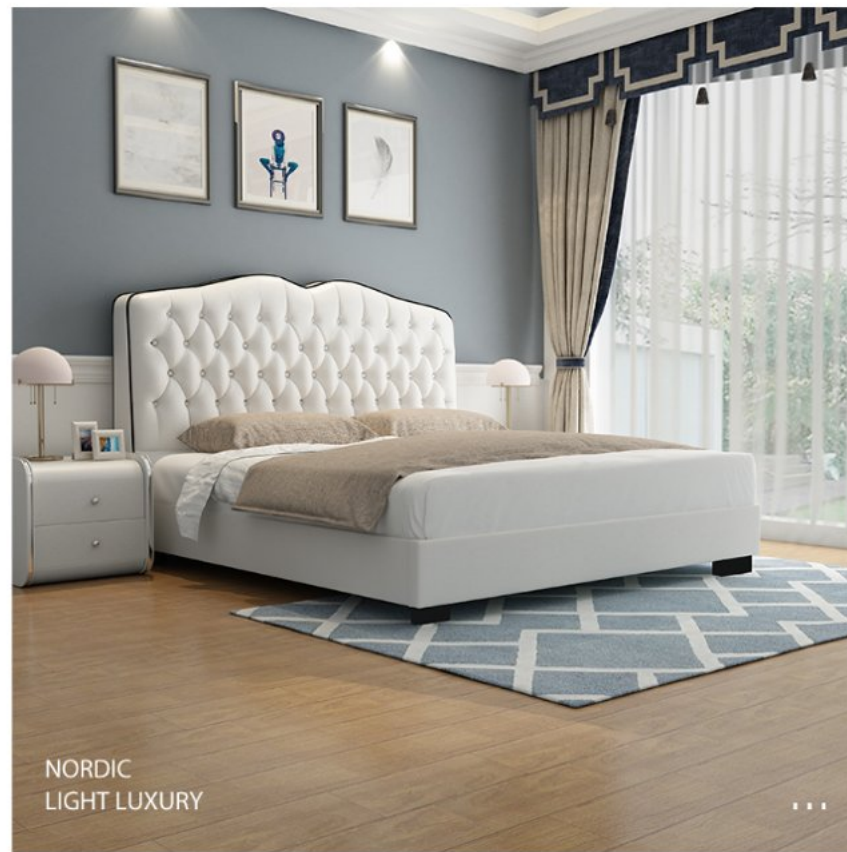

NORDIC
LIGHT LUXURY

KD-P869