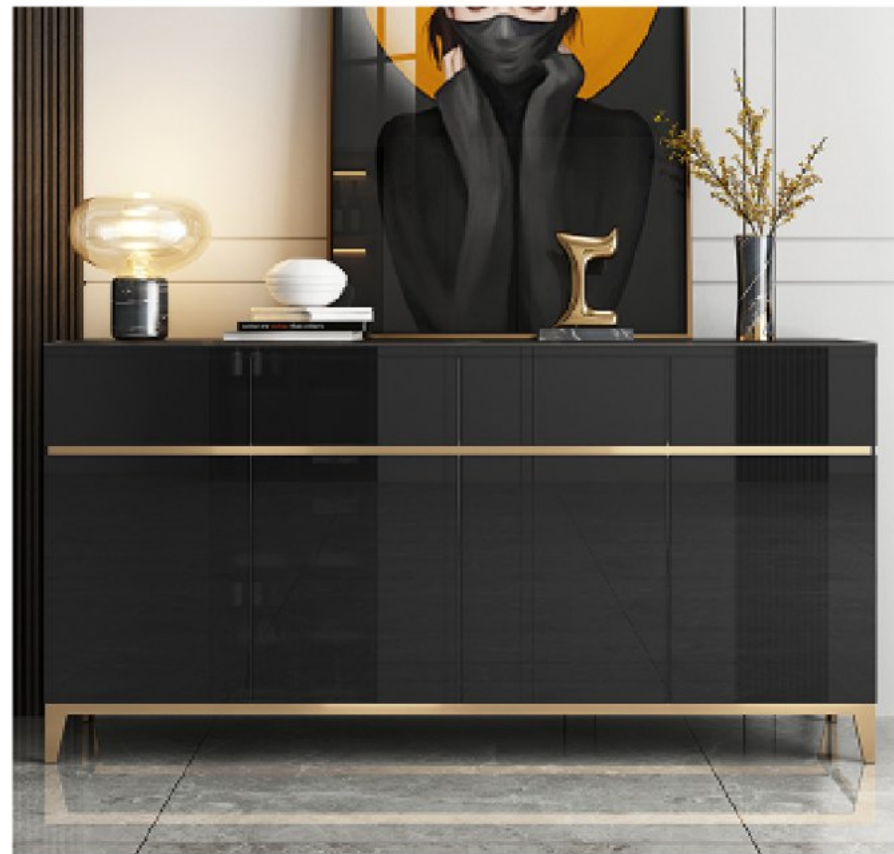

M256 Size: 1200/1500*400*900 mm