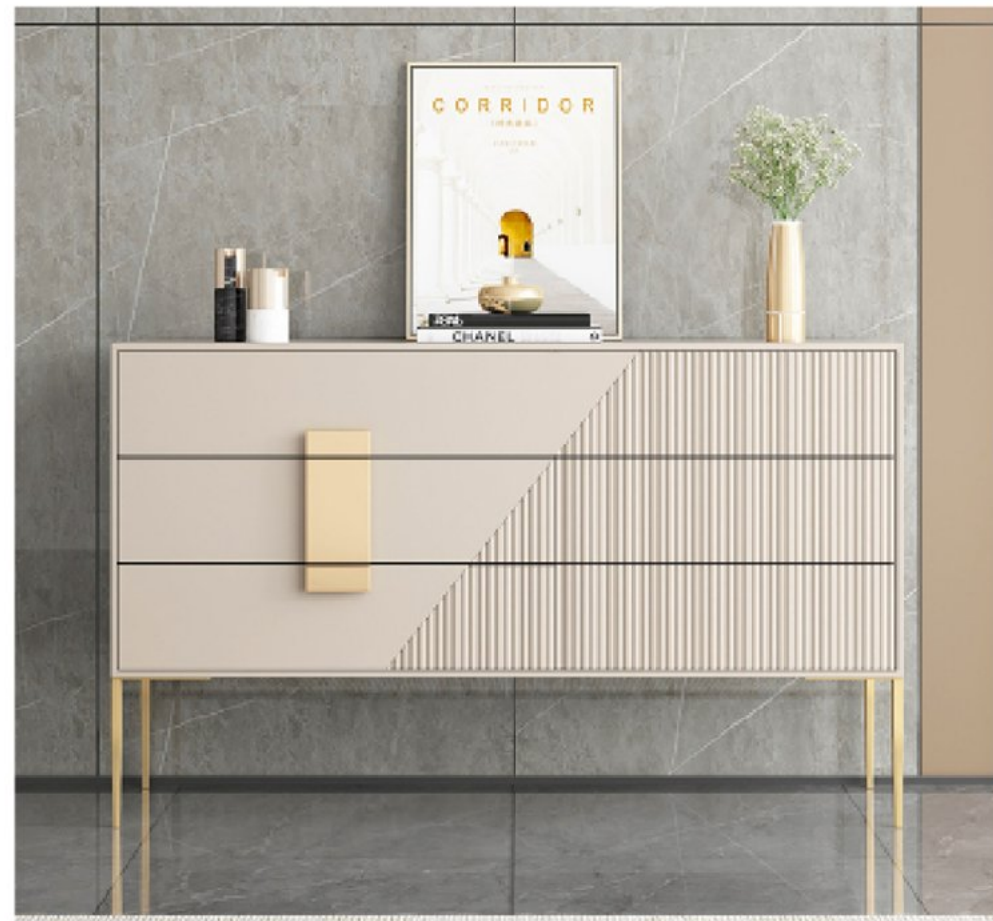

jvmoebel.de
la design

Console table & Sideboard

KD-B15 Size: 1200/1400/1800/2000*400*900 mm

KD-M278 Size: 1000/1200/1400/1800/2000*400*900 mm

KD-M277 Size: 1500*400*850 mm

KD-M265 Size: 1500*400*900 mm

KD-M270 Size: 1200/1500*400*850 mm