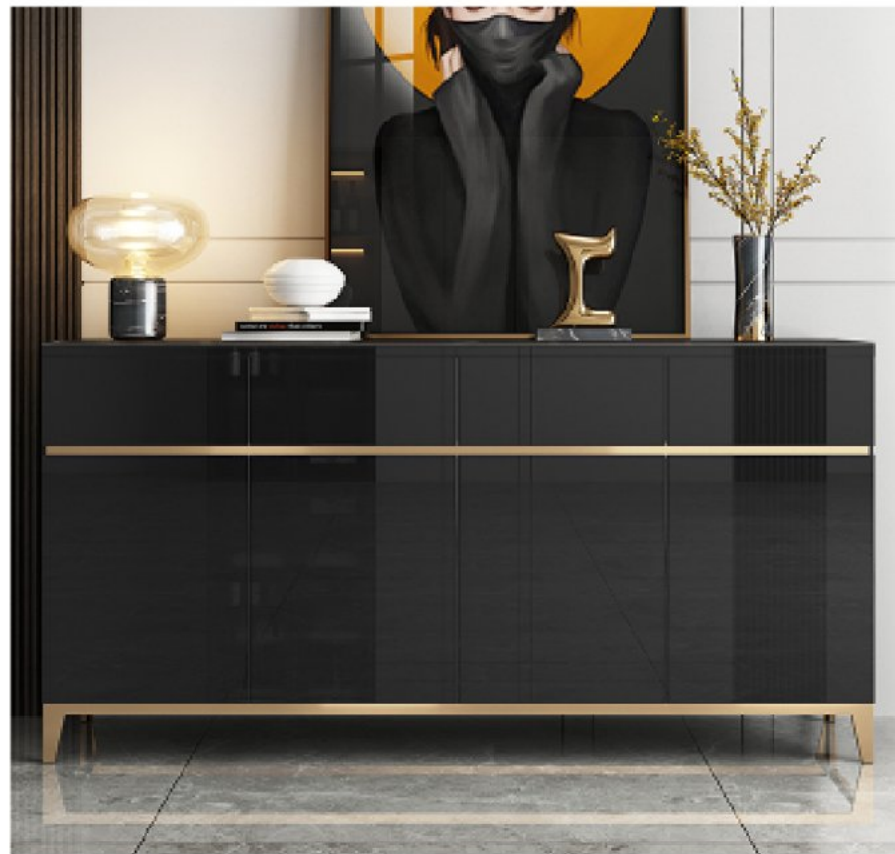

M256 Size: 1200/1500*400*900 mm